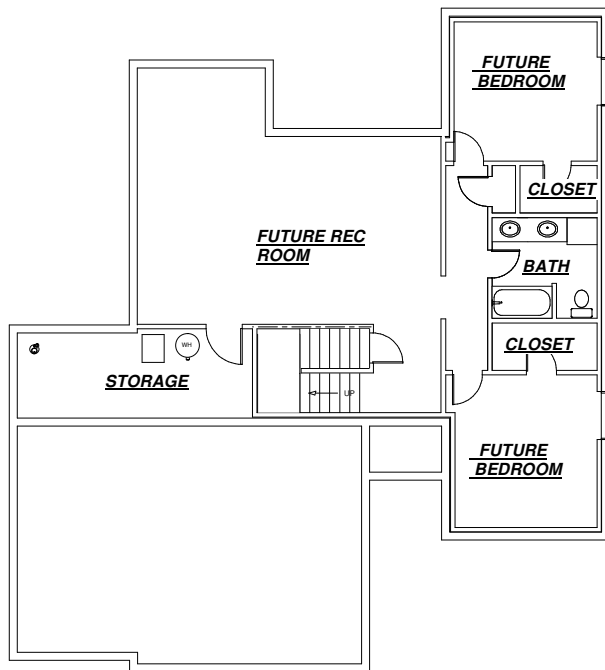

THE NINA II

LOWER LEVEL

MAIN LEVEL

816-365-8034

www.daverichardshomes.com

HOME BUILDERS
ASSOCIATION
OF GREATER KANSAS CITY

DRHI

Dave Richards Homebuilding, Inc.