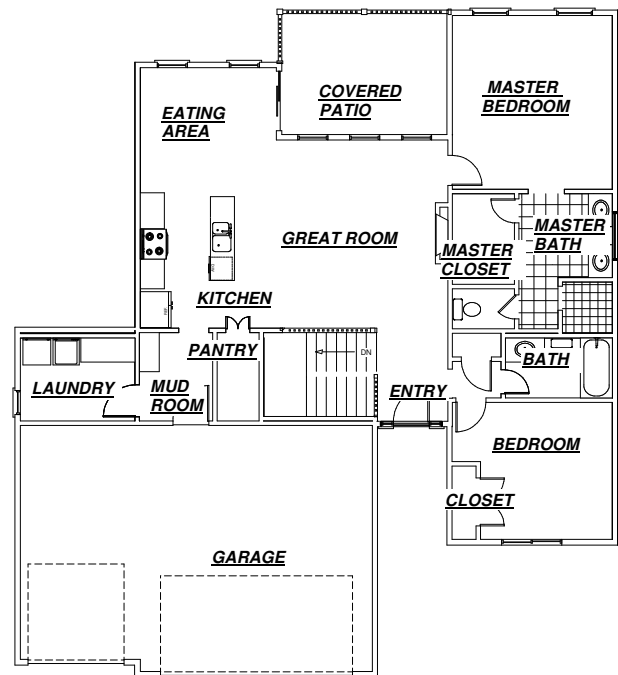

THE NINA II

LOWER LEVEL

MAIN LEVEL

816-365-8034

www.daverichardshomes.com

HOME BUILDERS
ASSOCIATION
OF GREATER KANSAS CITY

DRHI

Dave Richards Homebuilding, Inc.