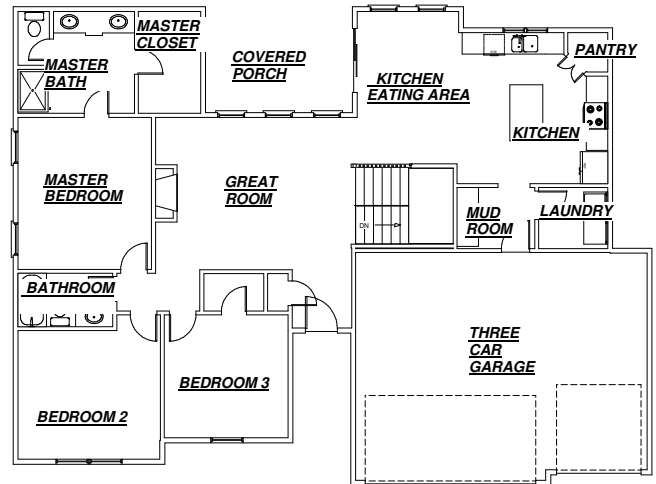

THE GARDEN CREEK

LOWER LEVEL

MAIN LEVEL

816-365-8034

www.daverichardshomes.com

HOME BUILDERS
ASSOCIATION
OF GREATER KANSAS CITY

DRHI

Dave Richards Homebuilding, Inc.