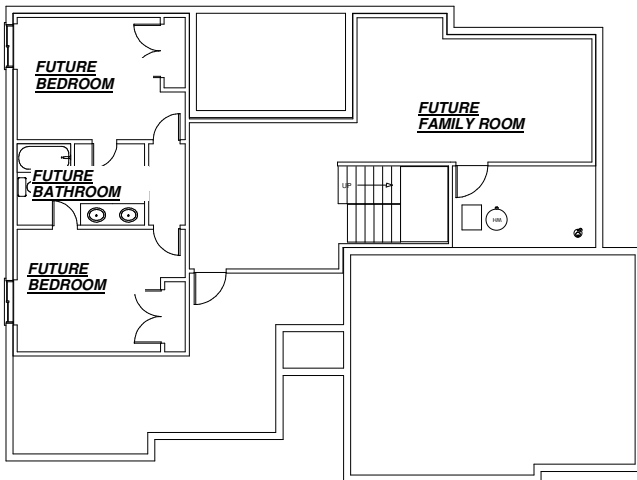

THE GARDEN CREEK

LOWER LEVEL

MAIN LEVEL

816-365-8034

www.daverichardshomes.com

HOME BUILDERS
ASSOCIATION
OF GREATER KANSAS CITY

DRHI

Dave Richards Homebuilding, Inc.