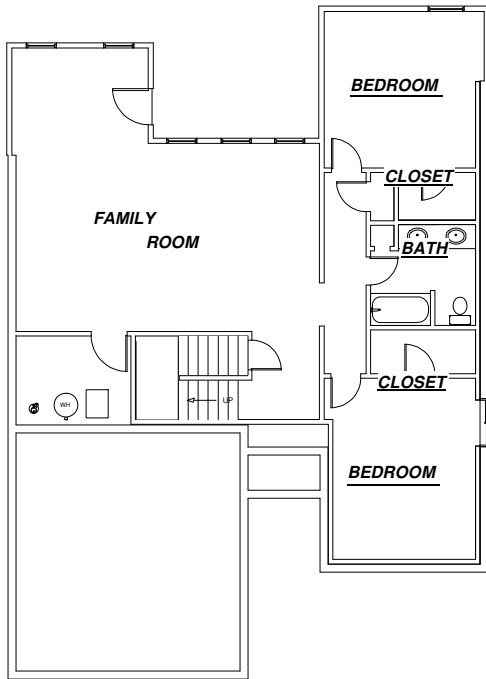

THE SANINA

LOWER LEVEL

MAIN LEVEL

816-365-8034

www.daverichardshomes.com