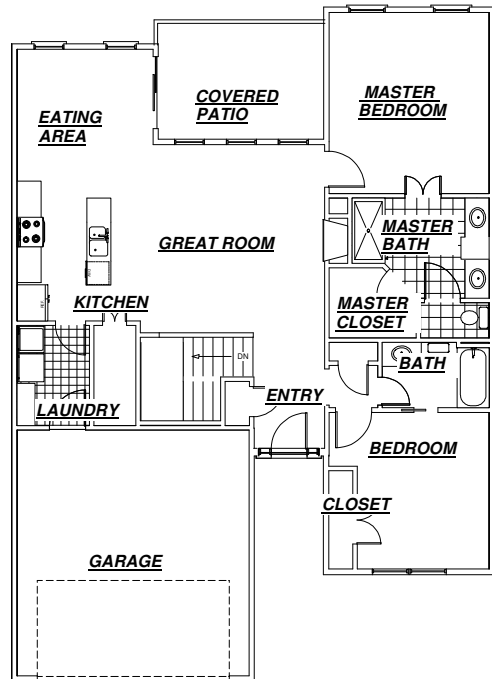

THE SANINA

LOWER LEVEL

MAIN LEVEL

816-365-8034

www.daverichardshomes.com