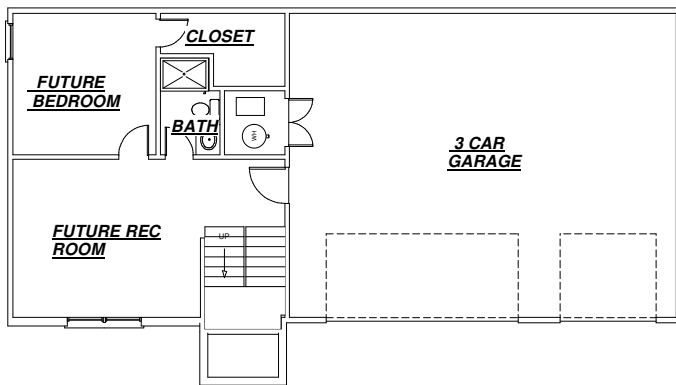

REDDING

3 CAR GARAGE

LOWER LEVEL

MAIN LEVEL

For more information contact Sally Moore, Keller Williams Platinum Partners, 816-308-6806

816-365-8034

www.daverichardshomes.com