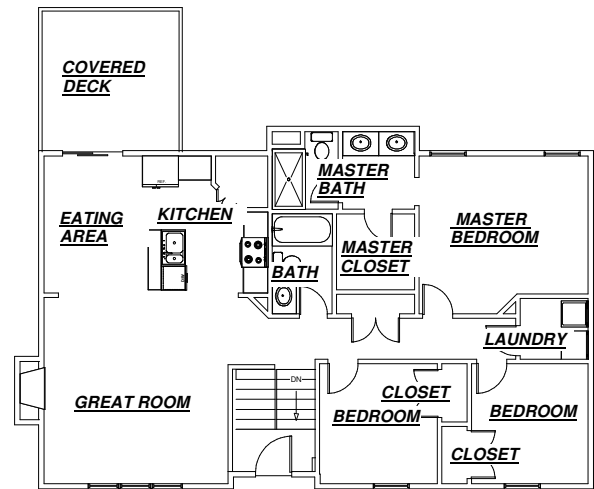

REDDING

3 CAR GARAGE

LOWER LEVEL

MAIN LEVEL

For more information contact Sally Moore, Keller Williams Platinum Partners, 816-308-6806

816-365-8034

www.daverichardshomes.com